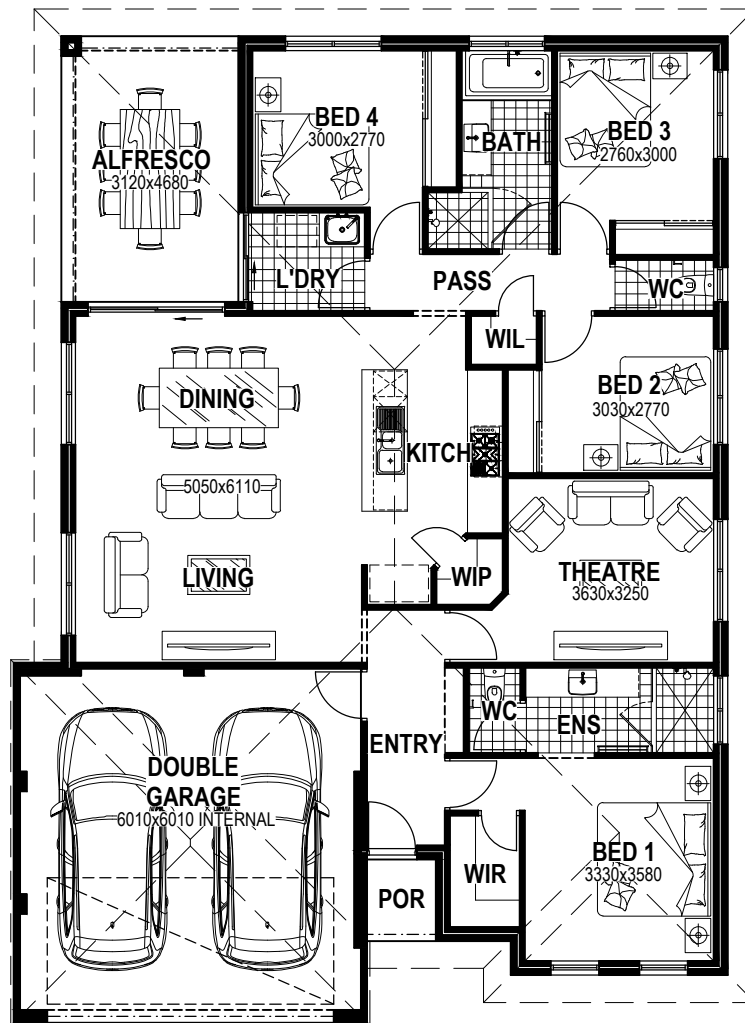

Warren Taylor
H O M E S

AREAS

LIVING	146.90m ²
GARAGE	39.56m ²
ALFRESCO	14.60m ²
PORCH	1.74m ²

TOTAL AREA 202.81m²

T H E B A T A V I A 1 4 7