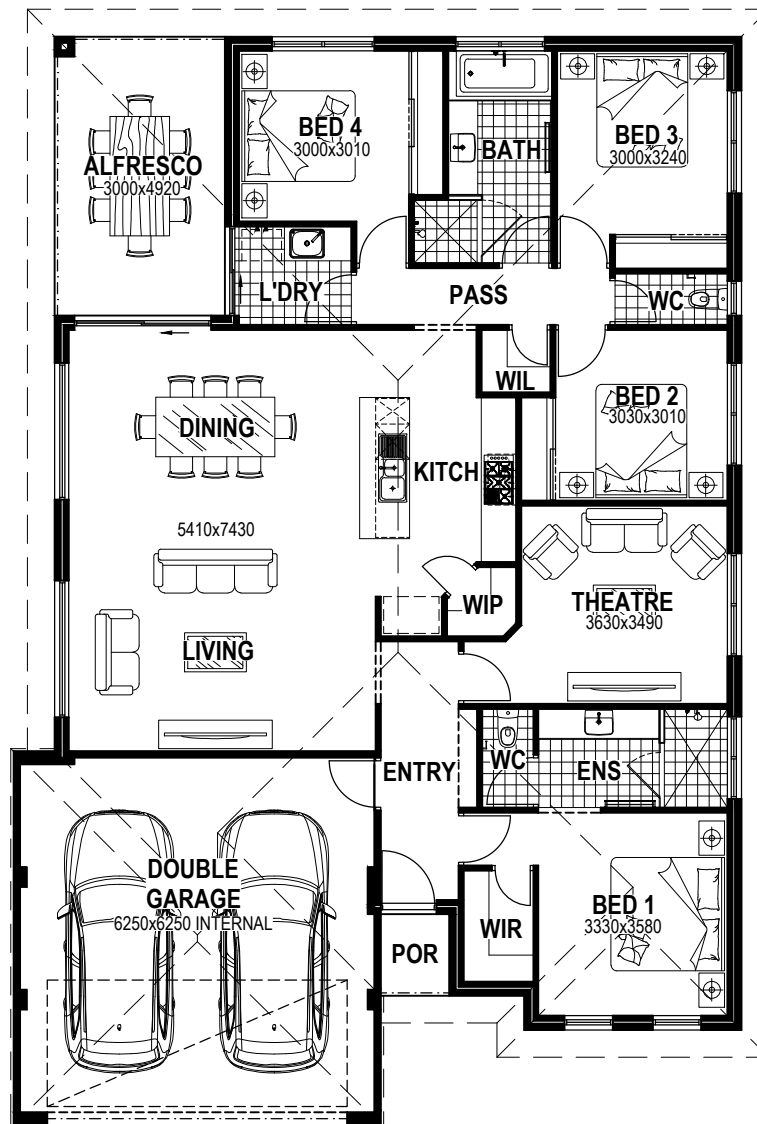

Warren Taylor
H O M E S

AREAS

LIVING	165.79m ²
GARAGE	42.64m ²
ALFRESCO	14.76m ²
PORCH	1.74m ²

TOTAL AREA 224.93m²

T H E B A T A V I A 1 6 6