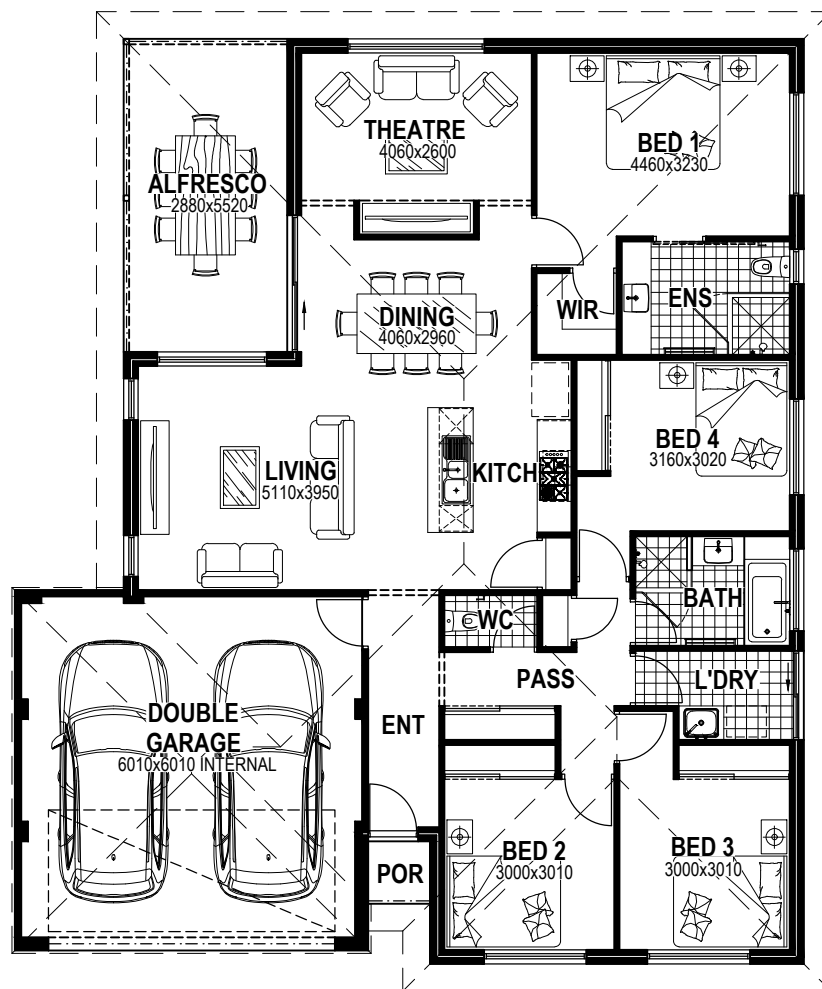

Warren Taylor
H O M E S

AREAS

LIVING	148.90m ²
GARAGE	39.56m ²
ALFRESCO	15.90m ²
PORCH	1.20m ²

TOTAL AREA 205.56m²

T H E E L L E N D A L E