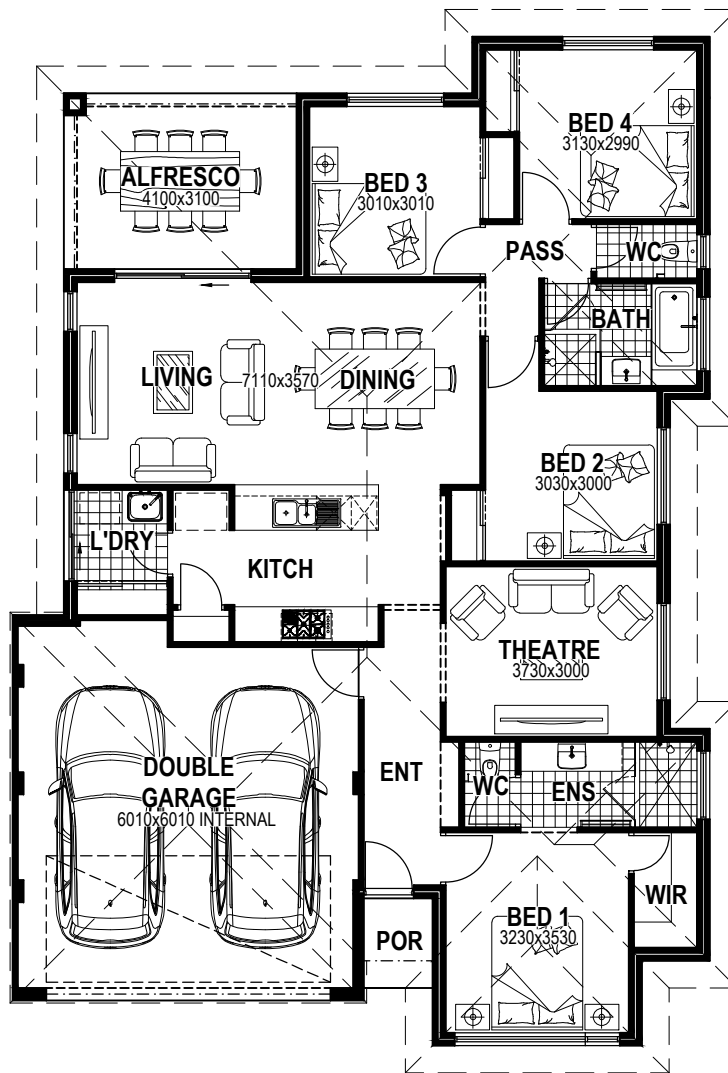

Warren Taylor  
H O M E S

## AREAS

LIVING•	135.14m <sup>2</sup>
GARAGE•	40.45m <sup>2</sup>
ALFRESCO•	12.71m <sup>2</sup>
PORCH•	1.91m <sup>2</sup>

**TOTAL AREA•** 190.21m<sup>2</sup>

T H E M U R C H I S O N 1 3 5