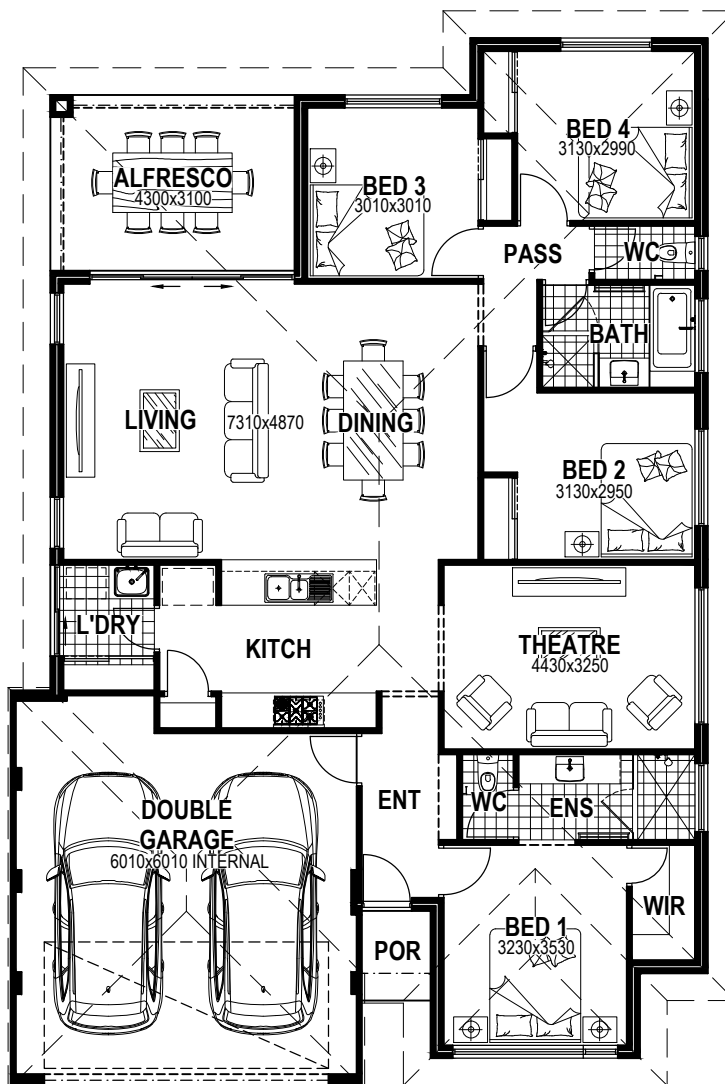

Warren Taylor  
H O M E S

### AREAS

LIVING	149.59m <sup>2</sup>
GARAGE	40.88m <sup>2</sup>
ALFRESCO	13.33m <sup>2</sup>
PORCH	1.91m <sup>2</sup>

**TOTAL AREA** 205.71m<sup>2</sup>

T H E M U R C H I S O N 1 5 0