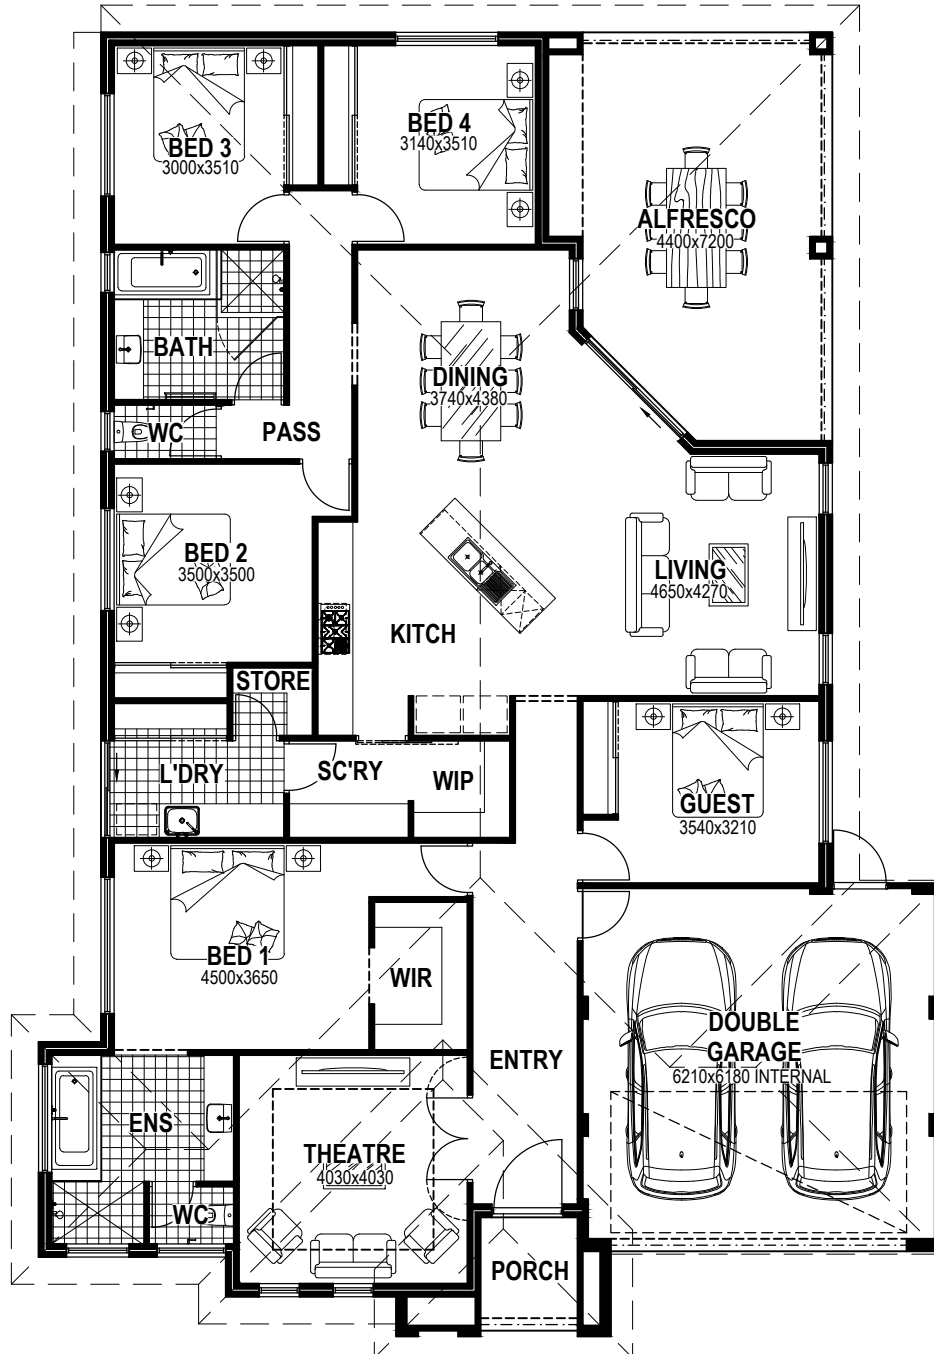

Warren Taylor
H O M E S

AREAS

LIVING•	222.98m ²
GARAGE•	41.47m ²
ALFRESCO•	31.84m ²
PORCH•	5.35m ²

TOTAL AREA• 301.64m²

T H E N O O K