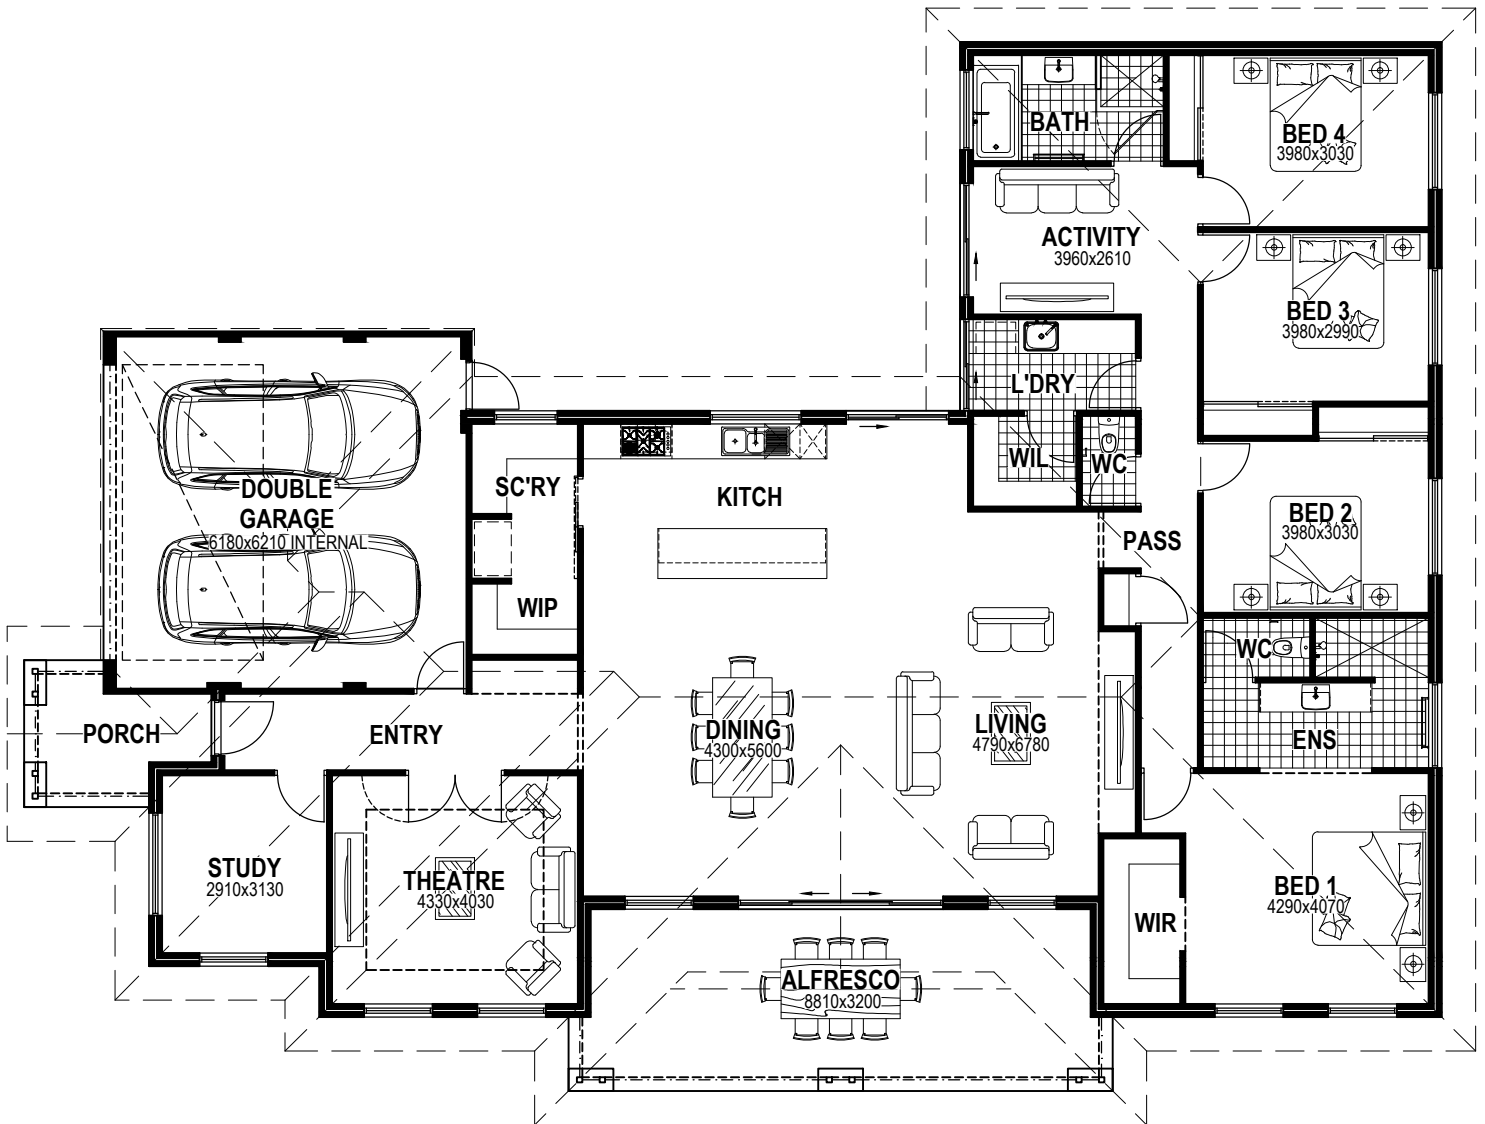

Warren Taylor  
H O M E S

### AREAS

LIVING	249.65m <sup>2</sup>
GARAGE	41.47m <sup>2</sup>
ALFRESCO	29.21m <sup>2</sup>
PORCH	6.56m <sup>2</sup>

**TOTAL AREA** 326.88m<sup>2</sup>

T H E O A K A B E L L A