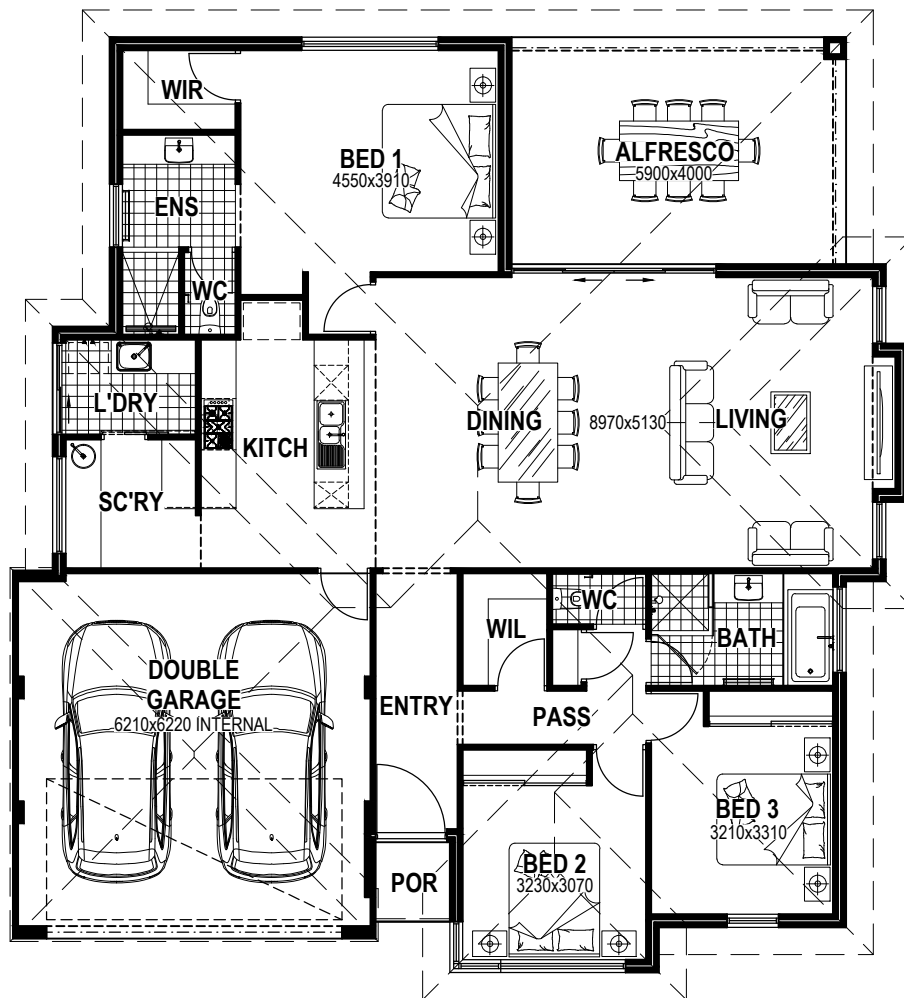

Warren Taylor
H O M E S

AREAS

LIVING	160.80m ²
GARAGE	41.70m ²
ALFRESCO	23.60m ²
PORCH	1.83m ²

TOTAL AREA 226.10m²

T H E S U N S E T 3