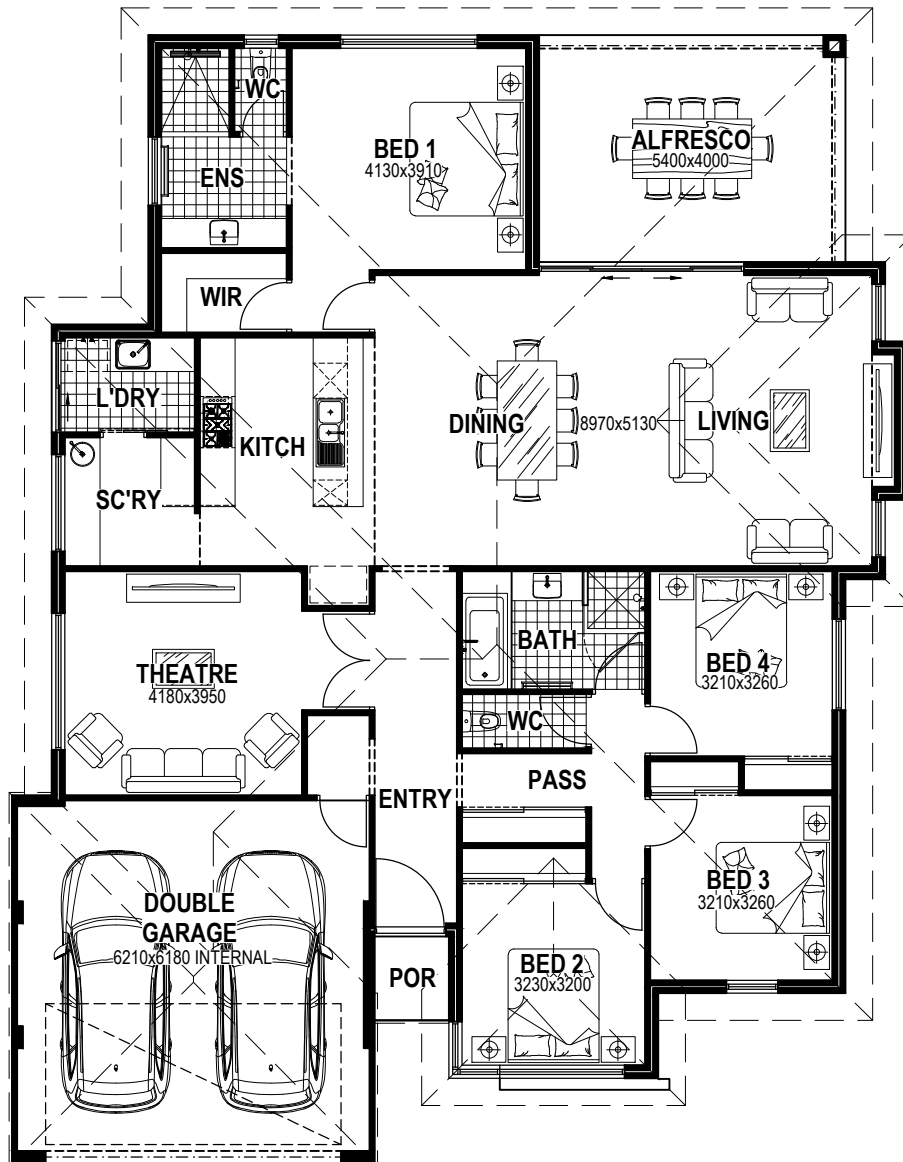

Warren Taylor
H O M E S

AREAS

| | |
|----------|----------------------|
| LIVING | 195.42m ² |
| GARAGE | 41.47m ² |
| ALFRESCO | 21.60m ² |
| PORCH | 1.94m ² |

TOTAL AREA 258.49m²

T H E S U N S E T 4